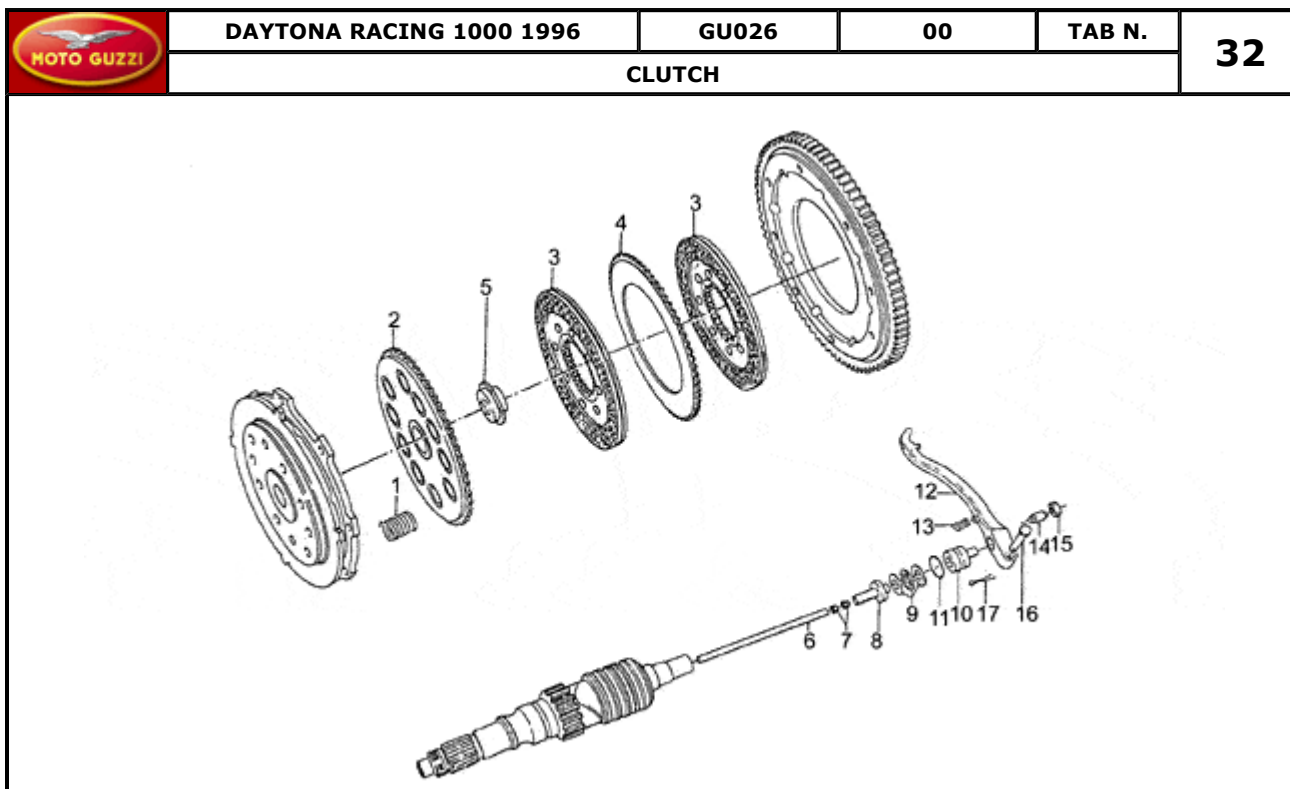

Pos.	Description	Year	I_M_	Country	Version	Code	Q.ty	P.Cod.
1	Clutch spring	-	-	-	-	GU13084100	10	
2	Disc	-	-	-	-	GU30082900	1	
3	Clutch plate complete	-	-	-	-	GU29084450	2	
4	Intermediate plate	-	-	-	-	GU12082300	1	
5	Cup	-	-	-	-	GU12082800	1	
6	Rod	-	-	-	-	GU14085700	1	
7	Bush	-	-	-	-	GU14085900	2	
8	Inner body	-	-	-	-	GU14086000	1	
9	Thrust bearing	-	-	-	-	GU12087001	1	
10	Outer body	-	-	-	-	GU14086100	1	
11	O-ring 17,13x2,62	-	-	-	-	GU90706170	1	
12	Clutch release shaft	-	-	-	-	GU14090202	1	
13	Lever return spring	-	-	-	-	GU94321105	1	
14	Adjuster screw	-	-	-	-	GU30090400	1	
15	Nut M8X1	-	-	-	-	GU92602508	1	
16	Pin 7x39	-	-	-	-	GU95780271	1	
17	Split pin	-	-	-	-	GU95500222	1