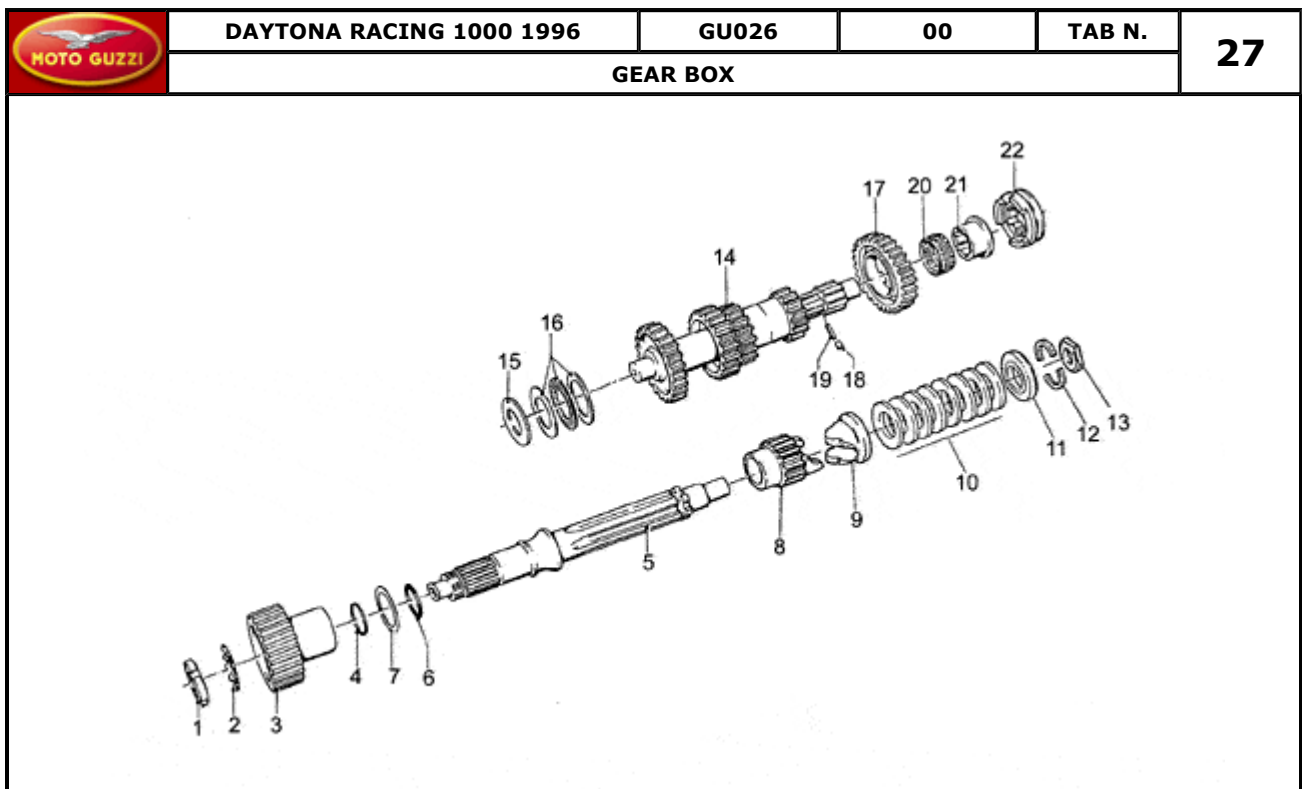

Pos.	Description	Year	I_M	Country	Version	Code	Q.ty	P.Cod.
1	Ring nut	-	-	-	-	GU93601022	1	
2	Washer 22x20x3,9	-	-	-	-	GU95028022	1	
3	Clutch gear	-	-	-	-	GU30081810	1	
4	O-ring 23,52x1,78	-	-	-	-	GU90706235	1	
5	Clutch shaft	-	-	-	-	GU14210702	1	
6	O-ring 20,24x2,62	-	-	-	-	GU90706203	1	
7	Oil-spreading washer 25,1x36x0,5	-	-	-	-	GU14218401	1	
8	Neutral gear Z=17	-	-	-	-	GU30211101	1	
9	Hose	-	-	-	-	GU30211260	1	
10	Belleville spring	-	-	-	-	GU30211560	8	
11	Disc	-	-	-	-	GU30211660	1	
12	Half ring	-	-	-	-	GU12211700	2	
13	Spacer	-	-	-	-	GU14219401	1	
14	Primary gear shaft	-	-	-	-	GU30210500	1	
15	Thrust washer sp.2	-	-	-	-	GU18211050	1	
	Thrust washer sp.2,1	-	-	-	-	GU18211051	1	
	Thrust washer sp.2,2	-	-	-	-	GU18211052	1	
	Thrust washer sp.2,4	-	-	-	-	GU18211054	1	
16	Roller bearing	-	-	-	-	GU92258525	1	
17	Gear 5a Z=26	-	-	-	-	GU30212003	1	
18	Roller	-	-	-	-	GU92296750	1	
19	Spring	-	-	-	-	GU94321051	1	
20	Roller cage 30x35x13	-	-	-	-	GU92251030	1	
21	Bush 5a AP	-	-	-	-	GU14212210	1	
22	Sliding sleeve 5a	-	-	-	-	GU30231500	1