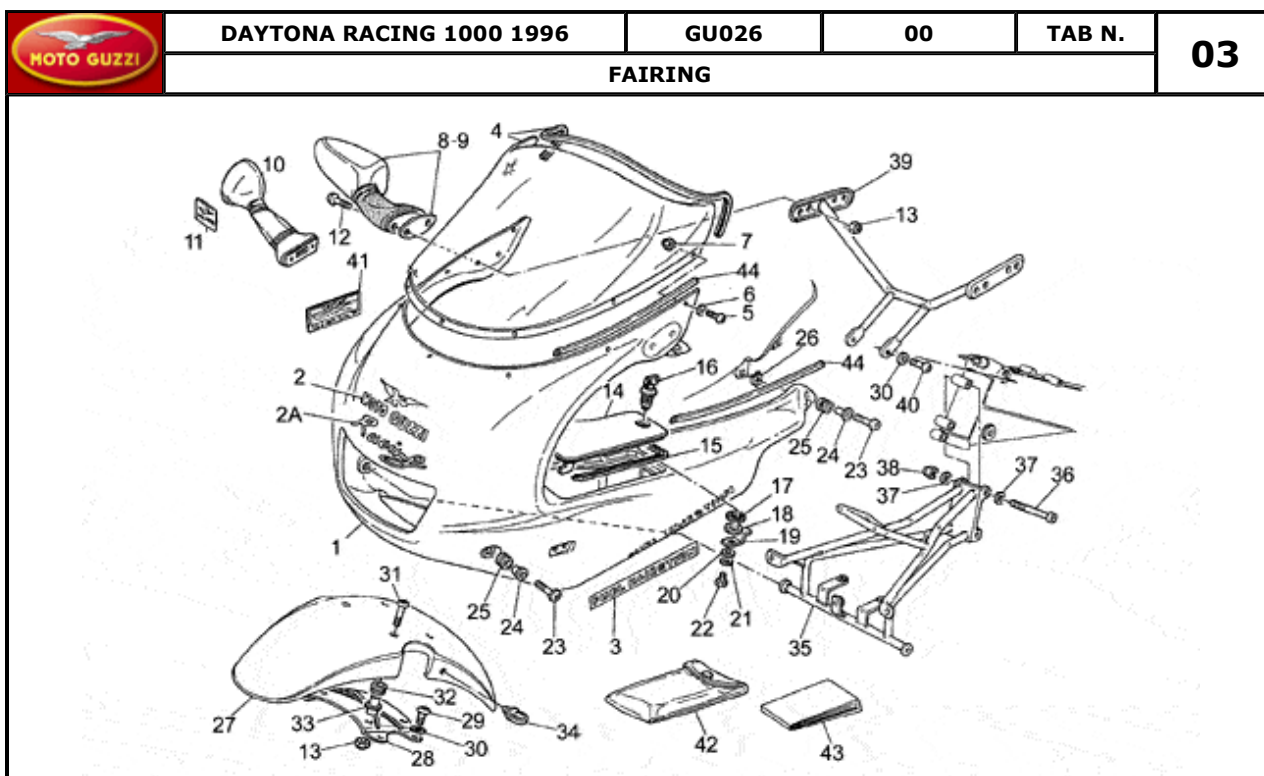

	<b>DAYTONA RACING 1000 1996</b>		<b>GU026</b>	<b>00</b>	<b>TAB N.</b>	<b>01</b>		
	<b>SPECIAL TOOLS-FRONT FORK</b>							
								
Pos.	Description	Year	I_M	Country	Version	Code	Q.ty	P.Cod.
1	Ext. register tool	-	-	-	-	GU30927800	1	
2	Shock plug seal tool	-	-	-	-	GU30927900	1	
3	Seal rings inside the fork	-	-	-	-	GU30949700	1	
4	Central stand	-	-	-	01900N	GU00979717	1	

DAYTONA RACING 1000 1996		GU026		00		TAB N.		02	
SPECIAL TOOLS-DAYTONA									
Pos.	Description	Year	I_M	Country	Version	Code	Q.ty	P.Cod.	
1	Camshaft turning tool	-	-	-	-	GU30927200	1		
2	Camshaft pulley tool	-	-	-	-	GU30927300	1		
3	Secondary shaft pulley tool	-	-	-	-	GU30927600	1		
4	Timing belt tensioner tool	-	-	-	-	GU30948600	1		
5	Comparator support	-	-	-	-	GU69907850	1		
6	Comparator head support	-	-	-	-	GU30948200	1		
7	Oil pump gear extractor	-	-	-	-	GU30948300	1		
8	Index plate hub	-	-	-	-	GU30949600	1		
9	Spark plug key	-	-	-	-	GU61901900	1		
10	Pin	-	-	-	-	GU30908400	1		