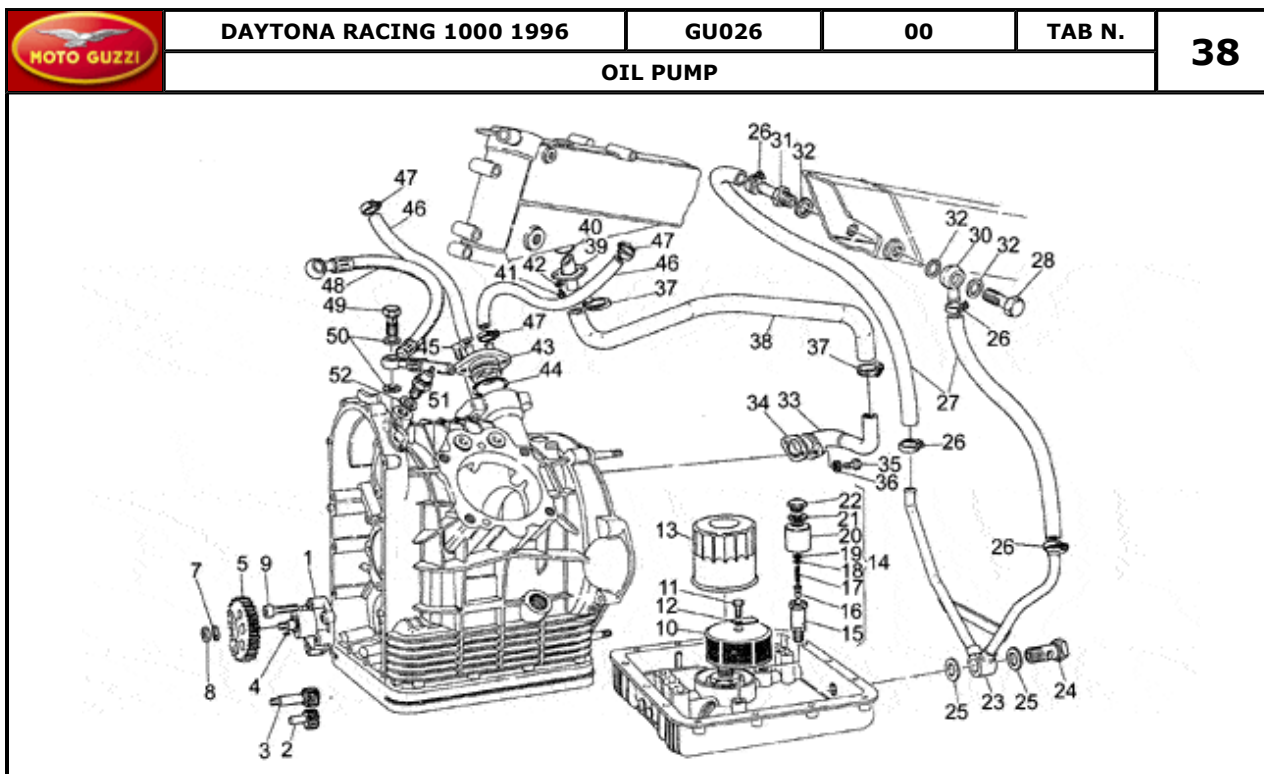

Pos.	Description	Year	I_M	Country	Version	Code	Q.ty	P.Cod.
1	Oil pump	-	-	-	-	GU30146401	1	
2	Oil pump gear	-	-	-	-	GU30148401	1	
3	Oil pump gear	-	-	-	-	GU30147801	1	
4	Transmission key	-	-	-	-	GU91701232	1	
5	Oil pump gear	-	-	-	-	GU30147701	1	
7	Washer	-	-	-	-	GU30147000	1	
8	Nut	-	-	-	-	GU92602308	1	
9	Screw	-	-	-	-	GU98622435	4	
10	Oil filter	-	-	-	-	GU14152200	1	
11	Hex screw M6X16	-	-	-	-	GU98054316	1	
12	Plate	-	-	-	-	GU95187006	1	
13	Oil filter	-	-	-	-	GU30153000	1	
14	Oil valve cpl.	-	-	-	-	GU30158201	1	
15	Valve body	-	-	-	-	GU30158701	1	
16	Piston	-	-	-	-	GU30150900	1	
17	Spring	-	-	-	-	GU94321079	1	
18	Washer 6,15x11x0,8	-	-	-	-	GU95004206	1	
19	Washer	-	-	-	-	GU30158900	1	
20	Cup	-	-	-	-	GU30158800	1	
21	Washer 18,25x24x1	-	-	-	-	GU18144350	1	
22	Plug	-	-	-	-	GU30159000	1	
23	Oil pipe	-	-	-	-	GU30154601	1	
24	Oil plug	-	-	-	-	GU30006601	1	
25	Gasket 20,1x28x2	-	-	-	-	GU95100709	2	
26	Hose clamp	-	-	-	-	GU12157900	2	
27	Fuel pipe	-	-	-	-	GU00823941110	1	
28	Bored screw	-	-	-	-	GU95990084	1	
30	Union	-	-	-	-	GU30156800	1	
31	Union	-	-	-	-	GU30158000	1	
32	Gasket	-	-	-	-	GU10154200	3	
33	Breather pipe	-	-	-	-	GU01007200	1	
34	Gasket	-	-	-	-	GU12007600	1	
35	Hex screw M6X20	-	-	-	-	GU98054320	2	
36	Washer 6,5x11x2	-	-	-	-	GU95120065	2