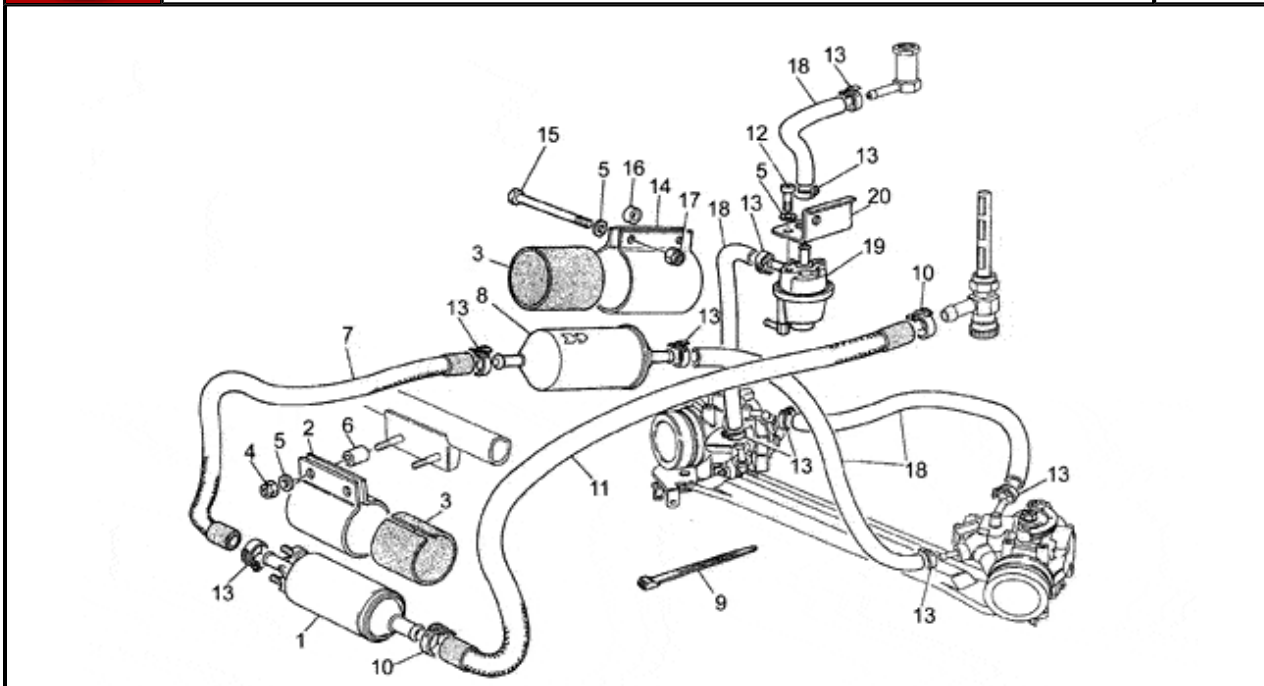

DAYTONA RACING 1000 1996	GU026	00	TAB N.	25
	FUEL SUPPLY				

Pos.	Description	Year	I_M_	Country	Version	Code	Q.ty	P.Cod.
1	Fuel pump	-	-	-	-	GU29107261	1	
2	Hose clamp	-	-	-	-	GU30107300	1	
3	Support rubber part	-	-	-	-	GU30105800	2	
4	Nut M6x1	-	-	-	-	GU92630106	2	
5	Washer 6,4x10x0,7	-	-	-	-	GU14217901	8	
6	Spacer	-	-	-	-	GU91180618	2	
7	Pipe from p"ump to filter	-	-	-	-	GU30106100	1	
8	Fuel filter	-	-	-	-	GU30106000	1	
9	Hose clamp 8,8x185	-	-	-	-	GU30609600	4	
10	Hose clamp	-	-	-	-	GU12157900	2	
11	Fuel pipe	-	-	-	-	GU30106500	1	
12	Screw	-	-	-	-	GU98622310	2	
13	Hose clamp	-	-	-	-	GU93305017	10	
14	Hose clamp	-	-	-	-	GU30113800	1	
15	Screw	-	-	-	-	GU98052375	2	
16	Spacer	-	-	-	-	GU91180605	2	
17	Nut M6x1	-	-	-	-	GU92630206	2	
18	Pipe SAEJ30R9	-	-	-	-	GU00823952080	1	
19	Fuel pressure regulator	-	-	-	-	GU30112700	1	
20	Support	-	-	-	-	GU30112901	1