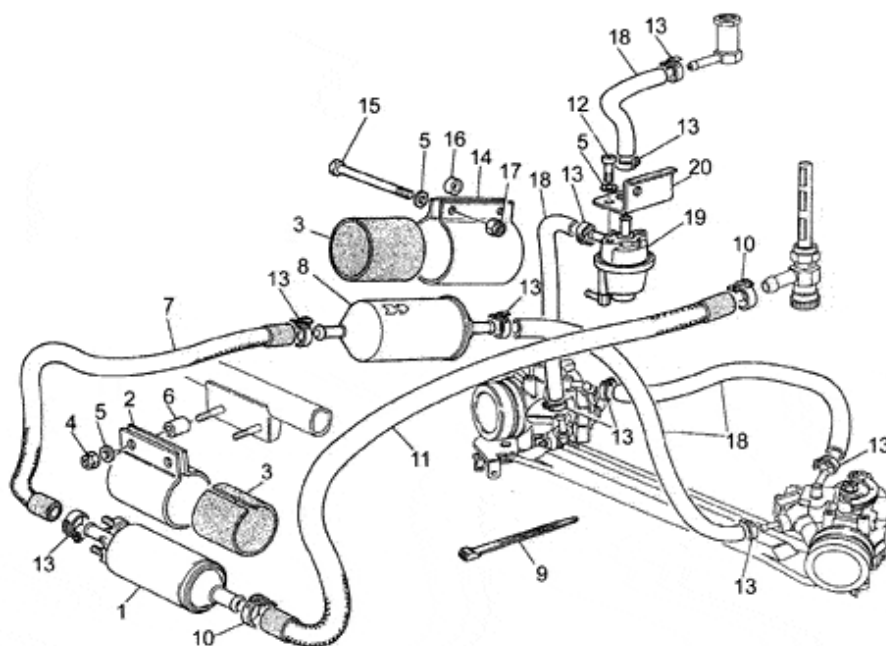

DAYTONA RACING 1000 1996	GU026	00	TAB N.	25
	FUEL SUPPLY				

Pos.	Description	Year	I_M_	Country	Version	Code	Q.ty	P.Cod.
1	Fuel pump	-	-	-	-	GU29107261	1	
2	Hose clamp	-	-	-	-	GU30107300	1	
3	Support rubber part	-	-	-	-	GU30105800	2	
4	Nut M6x1	-	-	-	-	GU92630106	2	
5	Washer 6,4x10x0,7	-	-	-	-	GU14217901	8	
6	Spacer	-	-	-	-	GU91180618	2	
7	Pipe from p"ump to filter	-	-	-	-	GU30106100	1	
8	Fuel filter	-	-	-	-	GU30106000	1	
9	Hose clamp 8,8x185	-	-	-	-	GU30609600	4	
10	Hose clamp	-	-	-	-	GU12157900	2	
11	Fuel pipe	-	-	-	-	GU30106500	1	
12	Screw	-	-	-	-	GU98622310	2	
13	Hose clamp	-	-	-	-	GU93305017	10	
14	Hose clamp	-	-	-	-	GU30113800	1	
15	Screw	-	-	-	-	GU98052375	2	
16	Spacer	-	-	-	-	GU91180605	2	
17	Nut M6x1	-	-	-	-	GU92630206	2	
18	Pipe SAEJ30R9	-	-	-	-	GU00823952080	1	
19	Fuel pressure regulator	-	-	-	-	GU30112700	1	
20	Support	-	-	-	-	GU30112901	1