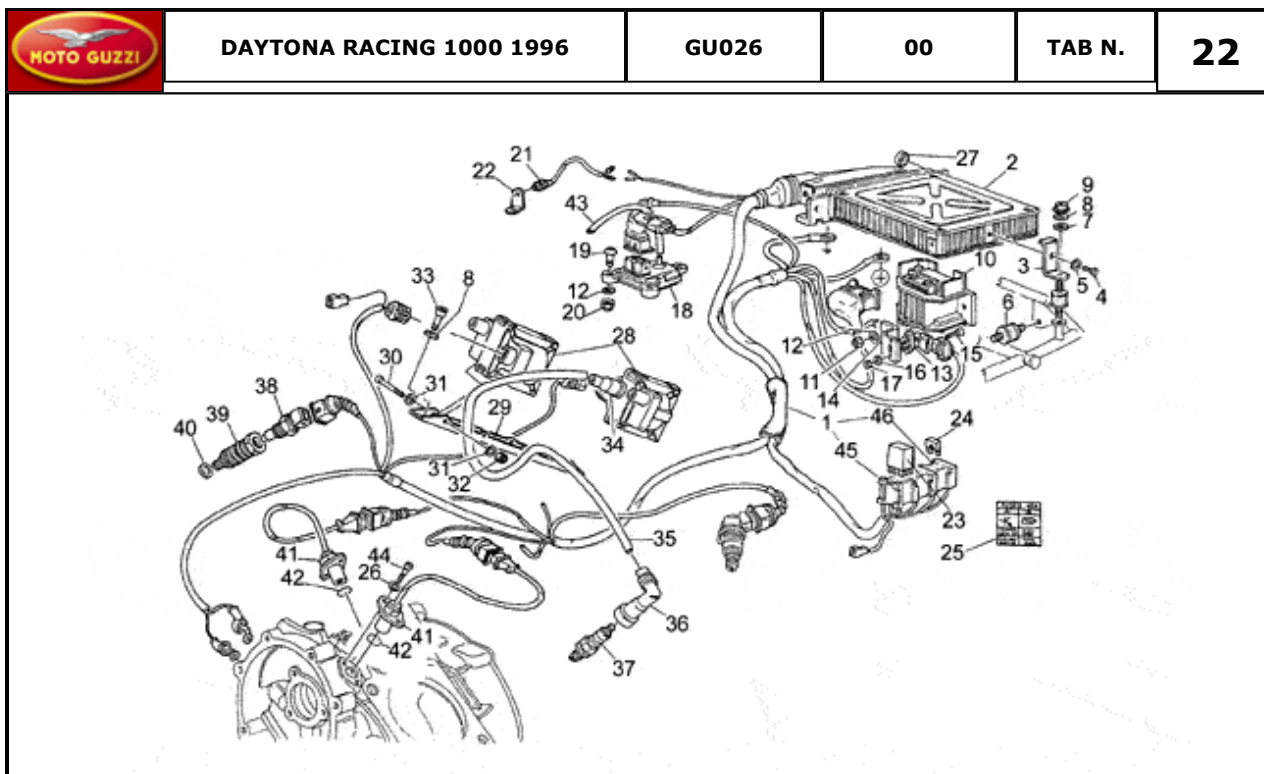

Pos.	Description	Year	I_M	Country	Version	Code	Q.ty	P.Cod.
1	Injection wiring	-	-	-	-	GU30725801	1	
2	Injection control unit	-	-	-	-	GU30729545	1	
3	Clamp	-	-	-	-	GU30728700	1	
4	Screw	-	-	-	-	GU98054210	1	
5	Washer 5,9X3X0,8	-	-	-	-	GU29217960	1	
6	Block	-	-	-	-	GU29737960	5	
7	Washer 6,4x12x1,2	-	-	-	-	GU95100141	3	
8	Washer 6,4x10x0,7	-	-	-	-	GU14217901	5	
9	Self-locking nut M6	-	-	-	-	GU92660006	3	
10	Power modules	-	-	-	-	GU29724460	1	
11	Nut M6x1	-	-	-	-	GU92630106	2	
12	Washer 6,15x11x0,8	-	-	-	-	GU95004206	5	
13	Air temp. Sensor	-	-	-	-	GU30729331	1	
14	Sensor support	-	-	-	-	GU30728230	1	
15	Screw	-	-	-	-	GU98610110	2	
16	Washer	-	-	-	-	GU95120032	2	
17	Nut	-	-	-	-	GU92601003	2	
18	Pressure sensor	-	-	-	-	GU29727061	1	
19	Screw	-	-	-	-	GU98230622	3	
20	Nut M6x1	-	-	-	-	GU92630206	3	
21	Led	-	-	-	-	GU29727860	1	
22	Support plate	-	-	-	-	GU30732900	1	
23	Relay Siemens A302/B1008	-	-	-	-	GU30732560	2	
24	Fuse 15A	-	-	-	-	GU28742560	2	
25	Sticker "schema fusibili"	-	-	-	-	GU30944700	1	
26	Washer	-	-	-	-	GU95004205	6	
27	Tamper-proof plug	-	-	-	-	GU29729762	1	
28	HT coil	-	-	-	-	GU30716500	2	
29	Coil holder	-	-	-	-	GU30716700	1	
30	Screw	-	-	-	-	GU98610130	4	
31	Washer	-	-	-	-	GU95004204	8	
32	Nut M4x0,7	-	-	-	-	GU92630104	4	
33	Hex socket screw M6x16	-	-	-	-	GU98612316	2	
34	Cap	-	-	-	-	GU14717600	2