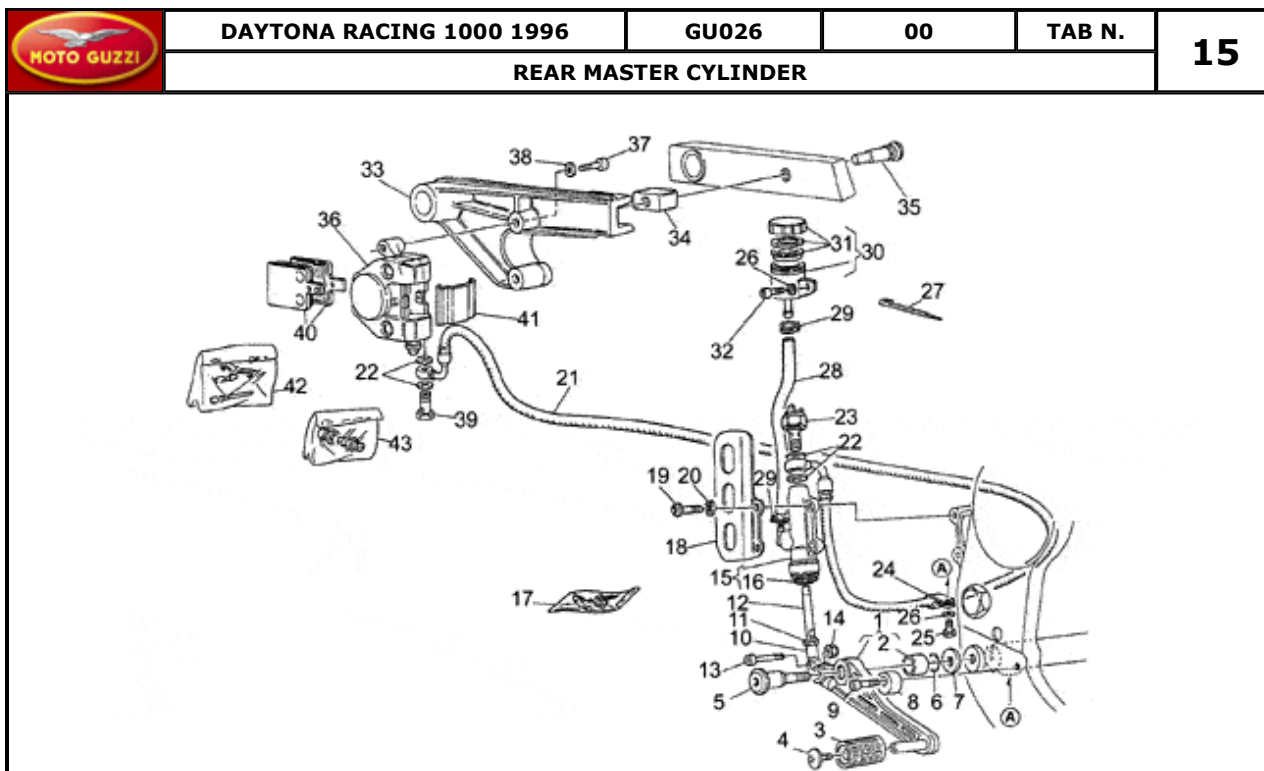

Pos.	Description	Year	I_M_	Country	Version	Code	Q.ty	P.Cod.
1	Brake lever	-	-	-	-	GU30677045	1	
2	Bush	-	-	-	-	GU37678105	1	
3	Rubber spacer	-	-	-	-	GU14251001	1	
4	Screw	-	-	-	-	GU98230616	1	
5	Pin	-	-	-	-	GU37676605	1	
6	O-ring	-	-	-	-	GU90706141	2	
7	Washer	-	-	-	-	GU95100342	1	
8	Cam	-	-	-	-	GU30677600	1	
9	Hex socket screw M6X25	-	-	-	-	GU98622325	1	
10	Ball joint	-	-	-	-	GU30675300	1	
11	Nut	-	-	-	-	GU92601206	1	
12	Pump rod	-	-	-	-	GU30675200	1	
13	Screw	-	-	-	-	GU98622320	1	
14	Nut M6x1	-	-	-	-	GU92630206	1	
15	Rear master cylinder	-	-	-	-	GU30666900	1	
16	Protection collar	-	-	-	-	GU30530525	1	
17	Pump connection overhaul unit	-	-	-	-	GU19659500	1	
18	Pump protection plate	-	-	-	-	GU30665400	1	
19	Screw	-	-	-	-	GU98230620	2	
20	Washer 6,4x10x0,7	-	-	-	-	GU14217901	2	
21	Oil pipe	-	-	-	-	GU30657500	1	
22	Gasket	-	-	-	-	GU25656100	4	
23	Brake light switch	-	-	-	-	GU14657050	1	
24	Hose clamp	-	-	-	-	GU19718000	1	
25	Screw	-	-	-	-	GU98054310	1	
26	Washer 6,15x11x0,8	-	-	-	-	GU95004206	2	
27	Hose clamp 2,4x92	-	-	-	-	GU49609601	1	
28	Rear brake hose	-	-	-	-	GU00823950050	1	
29	Hose clamp	-	-	-	-	GU19157800	2	
30	Brake oil tank complete	-	-	-	-	GU30663500	1	
31	Tank cover	-	-	-	-	GU30661101	1	
32	Hex socket screw M6x16	-	-	-	-	GU98612316	1	
33	Rear brake caliper support	-	-	-	-	GU30635845	1	
34	Block	-	-	-	-	GU37636105	1