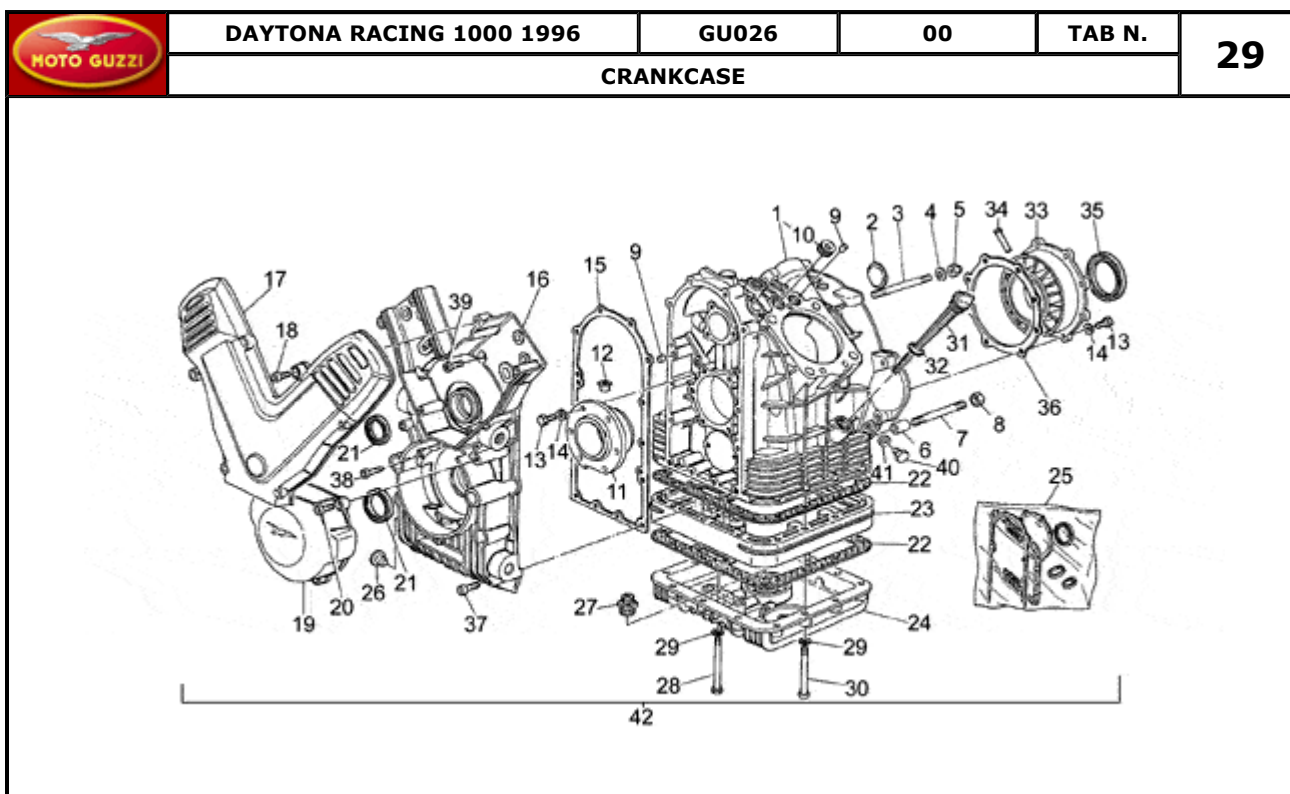

Pos.	Description	Year	I_M_	Country	Version	Code	Q.ty	P.Cod.
1	Crankcase	-	-	-	-	GU30000745	1	
2	Disc	-	-	-	-	GU12003900	1	
3	Stud bolt M8X66	-	-	-	-	GU96508066	4	
4	Washer	-	-	-	-	GU95004208	5	
5	Nut	-	-	-	-	GU92781081	2	
6	Coupling bush	-	-	-	-	GU12018900	2	
7	Stud bolt M8x75	-	-	-	-	GU96508075	2	
8	Nut M8X1,25	-	-	-	-	GU92602208	4	
9	Pin	-	-	-	-	GU95512081	4	
10	Plug	-	-	-	-	GU12065400	4	
11	Complete flange	-	-	-	std	GU14011900	1	
	Flange min.0,2 mm	-	-	-	M	GU14011901	1	
12	Pin	-	-	-	-	GU12012200	1	
13	Screw M8X25	-	-	-	-	GU98054425	14	
14	Spring washer 8x15x0,3	-	-	-	-	GU61270300	14	
15	Cover gasket	-	-	-	-	GU12001200	1	
16	Timing system cover	-	-	-	-	GU30001445	1	
17	Cover	-	-	-	-	GU30056800	1	
18	Screw	-	-	-	-	GU98612320	6	
19	Cover	-	-	-	-	GU30001600	1	
20	Hex socket screw M6X16	-	-	-	-	GU98622316	3	
21	Gasket ring 28x38x7	-	-	-	-	GU90402840	2	
22	Sump gasket	-	-	-	-	GU14003600	2	
23	Motor oil flange	-	-	-	-	GU30003245	1	
24	Motor oil cup	-	-	-	-	GU30003545	1	
25	Engine oil seal gasket kit	-	-	-	-	GU30998900	1	
26	Plug	-	-	-	-	GU30002100	1	
27	Union	-	-	-	-	GU30003800	1	
28	Screw	-	-	-	-	GU98052390	4	
29	Washer 6,15x11x0,8	-	-	-	-	GU95004206	18	
30	Screw	-	-	-	-	GU98620360	14	
31	Oil plug	-	-	-	-	GU30004910	1	
32	O-ring 17,86X2,62	-	-	-	-	GU90706178	1