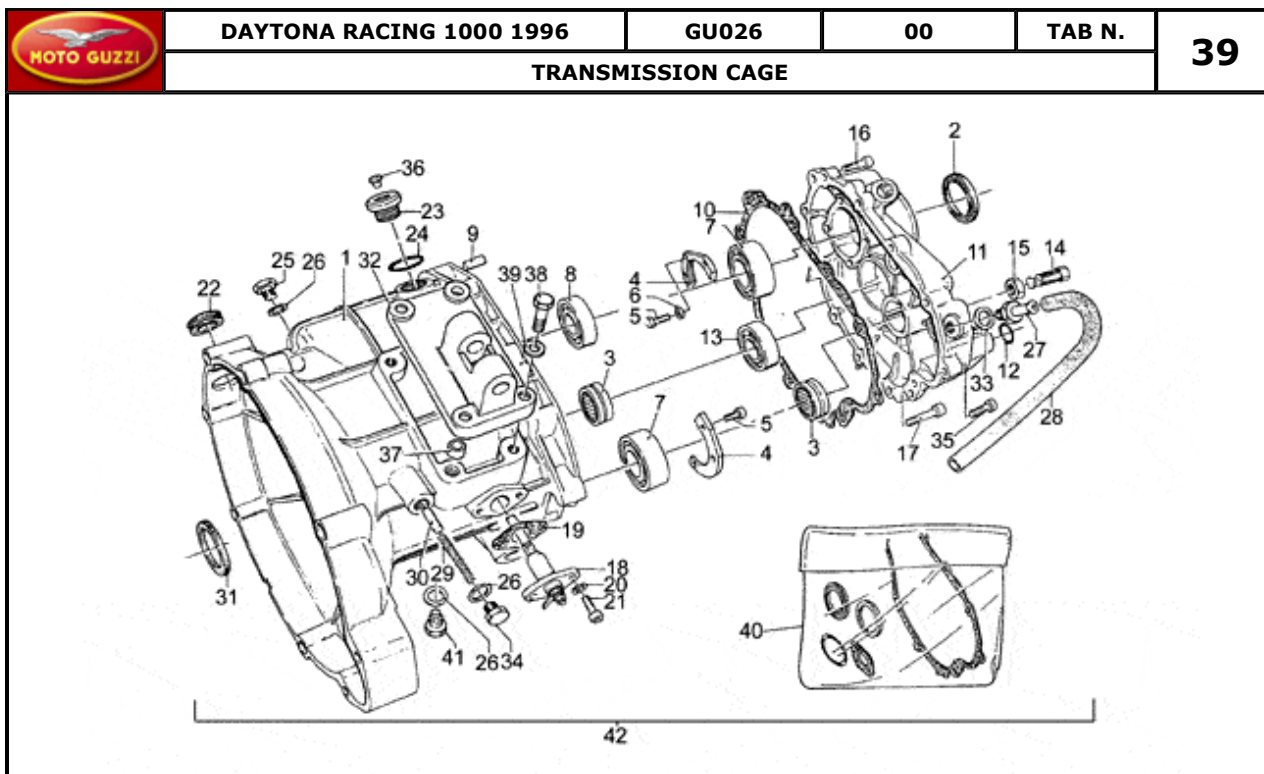

Pos.	Description	Year	I_M	Country	Version	Code	Q.ty	P.Cod.
1	Transmission cage	-	-	-	-	GU30200245	1	
2	Gasket ring 35x47x7	-	-	-	-	GU90403547	1	
3	Roller bearing 17x35x15	-	-	-	-	GU92256218	2	
4	Plate	-	-	-	-	GU14213803	2	
5	Hex socket screw M6X16	-	-	-	-	GU98622316	6	
6	Washer 6,4x10x0,7	-	-	-	-	GU14217901	6	
7	Ball bearing AF/AS 25x52	-	-	-	-	GU92218424	2	
8	Roller bearing AS 17x47x14	-	-	-	-	GU92234717	1	
9	Pin	-	-	-	-	GU95512081	2	
10	Gasket	-	-	-	-	GU14201110	1	
11	Box cover	-	-	-	-	GU30200845	1	
12	O-ring 13,95x2,92	-	-	-	-	GU90706140	1	
13	Ball bearing AP 17x47x14	-	-	-	-	GU92201417	1	
14	Screw	-	-	-	-	GU14237800	1	
15	Low nut M12x1,25	-	-	-	-	GU92602512	1	
16	Hex socket screw M6X25	-	-	-	-	GU98622325	9	
17	Screw M6X35	-	-	-	-	GU98620335	1	
18	Neutral indicator switch	-	-	-	-	GU12207200	1	
19	Gasket	-	-	-	-	GU12207700	1	
20	Washer 6,4x10x0,7	-	-	-	-	GU14217901	2	
21	Screw	-	-	-	-	GU98230615	2	
22	Plug	-	-	-	-	GU93180220	1	
23	Oil plug	-	-	-	-	GU12022600	1	
24	O-ring 20,24X2,62	-	-	-	-	GU90706203	1	
25	Oil level plug	-	-	-	-	GU95980214	1	
26	Gasket	-	-	-	-	GU10528900	3	
27	Oil breather valve	-	-	-	-	GU14204955	1	
28	Pipe	-	-	-	-	GU00823942070	1	
29	Lever return spring	-	-	-	-	GU94321067	1	
30	Pawl	-	-	-	-	GU55234700	1	
31	Gasket ring 35x47x7/6,5	-	-	-	-	GU90403548	1	
32	Gearbox housing support	-	-	-	-	GU30202345	1	
33	Gasket 8,25x15x1	-	-	-	-	GU12154200	1	
34	Plug	-	-	-	-	GU95980610	1