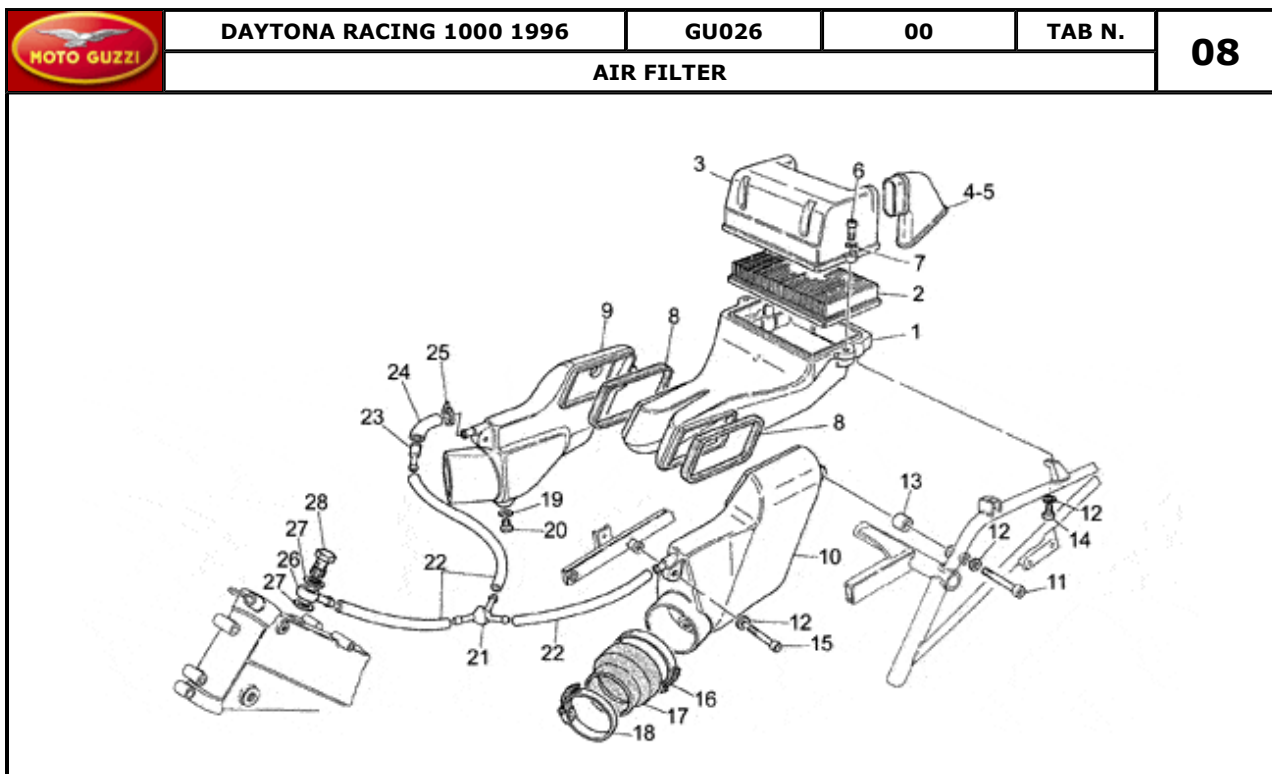

Pos.	Description	Year	I_M_	Country	Version	Code	Q.ty	P.Cod.
1	Air box	-	-	-	-	GU30114000	1	
2	Air filter	-	-	-	-	GU30113600	1	
3	Air filter cover	-	-	-	-	GU30113700	1	
4	LH air intake	-	-	-	-	GU30113402	1	
5	RH air intake	-	-	-	-	GU30113403	1	
6	Screw	-	-	-	-	GU98622320	2	
7	Washer	-	-	-	-	GU95001206	2	
8	Gasket	-	-	-	-	GU30113900	2	
9	RH cover	-	-	-	-	GU30113100	1	
10	LH cover	-	-	-	-	GU30113101	1	
11	Screw	-	-	-	-	GU98610350	2	
12	Washer 6,15x11x0,8	-	-	-	-	GU95004206	6	
13	Spacer	-	-	-	-	GU91180712	2	
14	Screw	-	-	-	-	GU98622312	2	
15	Screw M6x30	-	-	-	-	GU98610330	2	
16	Hose clamp	-	-	-	-	GU93305092	2	
17	Hose	-	-	-	-	GU30114800	2	
18	Hose clamp 62/82 mm	-	-	-	-	GU12548201	2	
19	Gasket 8,25x15x1	-	-	-	-	GU12154200	2	
20	Screw	-	-	-	-	GU98054412	2	
21	3-way union	-	-	-	-	GU29106860	1	
22	Pipe SAEJ30R9	-	-	-	-	GU00823952080	1	
23	Breather pipe union	-	-	-	-	GU30156300	2	
24	Pipe	-	-	-	-	GU00823948170	1	
25	Hose clamp 2,4x92	-	-	-	-	GU49609601	1	
26	Union	-	-	-	-	GU30107401	1	
27	Gasket	-	-	-	-	GU10154200	2	
28	Bored screw	-	-	-	-	GU95990084	1