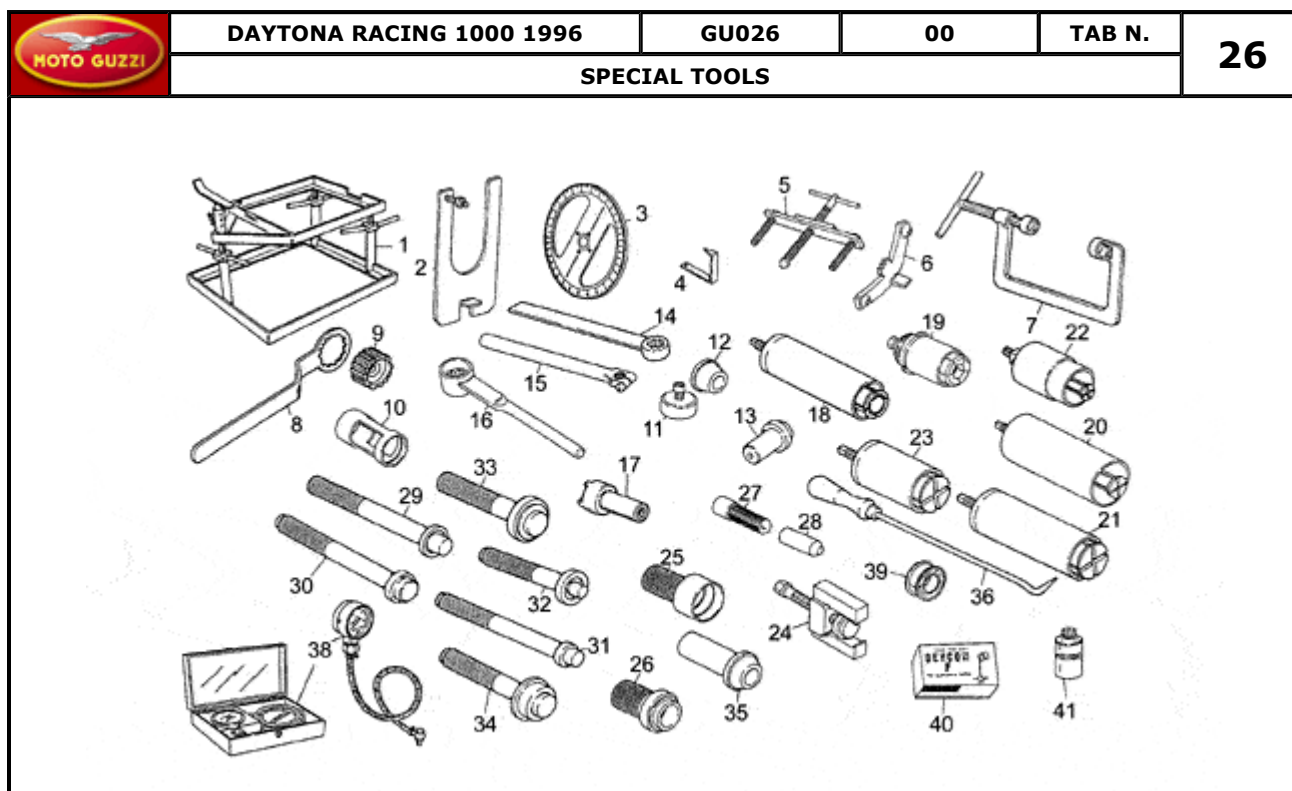

Pos.	Description	Year	I_M	Country	Version	Code	Q.ty	P.Cod.
1	Engine support	-	-	-	-	GU18912450	1	
2	Gearbox housing support	-	-	-	-	GU14929600	1	
3	Index plate tim.sett./ign.cont	-	-	-	-	GU19929600	1	
4	Arrow tim.set.ignition control	-	-	-	-	GU17947560	1	
5	Flange removal flywheel side	-	-	-	-	GU12913600	1	
6	Lock flywh.starter motor gear	-	-	-	-	GU12911801	1	
7	Valve removal and fitting	-	-	-	-	GU10907200	1	
8	Locking clutch internal body	-	-	-	-	GU30912810	1	
9	Tool for clutch assembly	-	-	-	-	GU30906510	1	
10	Clutch shaft disass.	-	-	-	-	GU12905900	1	
11	Seal ring onto flange fly.side	-	-	-	-	GU14927100	1	
12	Flange flywheel side	-	-	-	-	GU12912000	1	
13	Seal ring onto tim.syst.cover	-	-	-	-	GU14927200	1	
14	Transmis.shaft locking tool	-	-	-	-	GU12907100	1	
15	pre-selector tool	-	-	-	-	GU14928700	1	
16	Transmission shaft locking	-	-	-	-	GU14905400	1	
17	Key	-	-	-	-	GU14912603	1	
18	Roller bearing extractor	-	-	-	-	GU14913100	1	
19	Int. race extractor	-	-	-	-	GU14928500	1	
20	Clutch shaft bearing extractor	-	-	-	-	GU17949260	1	
21	Bearing ext. race extractor	-	-	-	-	GU17945060	1	
22	Ball bearing extractor	-	-	-	-	GU14907000	1	
23	Rollerball bear.trans.housing	-	-	-	-	GU12906900	1	
24	Bearing int. race extractor	-	-	-	-	GU17948360	1	
25	Internal race punch	-	-	-	-	GU17948460	1	
26	Bearing ext. race punch	-	-	-	-	GU17948860	1	
27	Internal ring punch	-	-	-	-	GU17945460	1	
28	Internal ring punch	-	-	-	-	GU14928600	1	
29	Punch ransmis.shaft bearing	-	-	-	-	GU14928900	1	
30	Punch seal front fork sleeve	-	-	-	-	GU14929100	1	
31	Roller bearing punch	-	-	-	-	GU14928800	1	
32	Ball bearing punch	-	-	-	-	GU14929000	1	
33	Oil seal punch	-	-	-	-	GU14929400	1