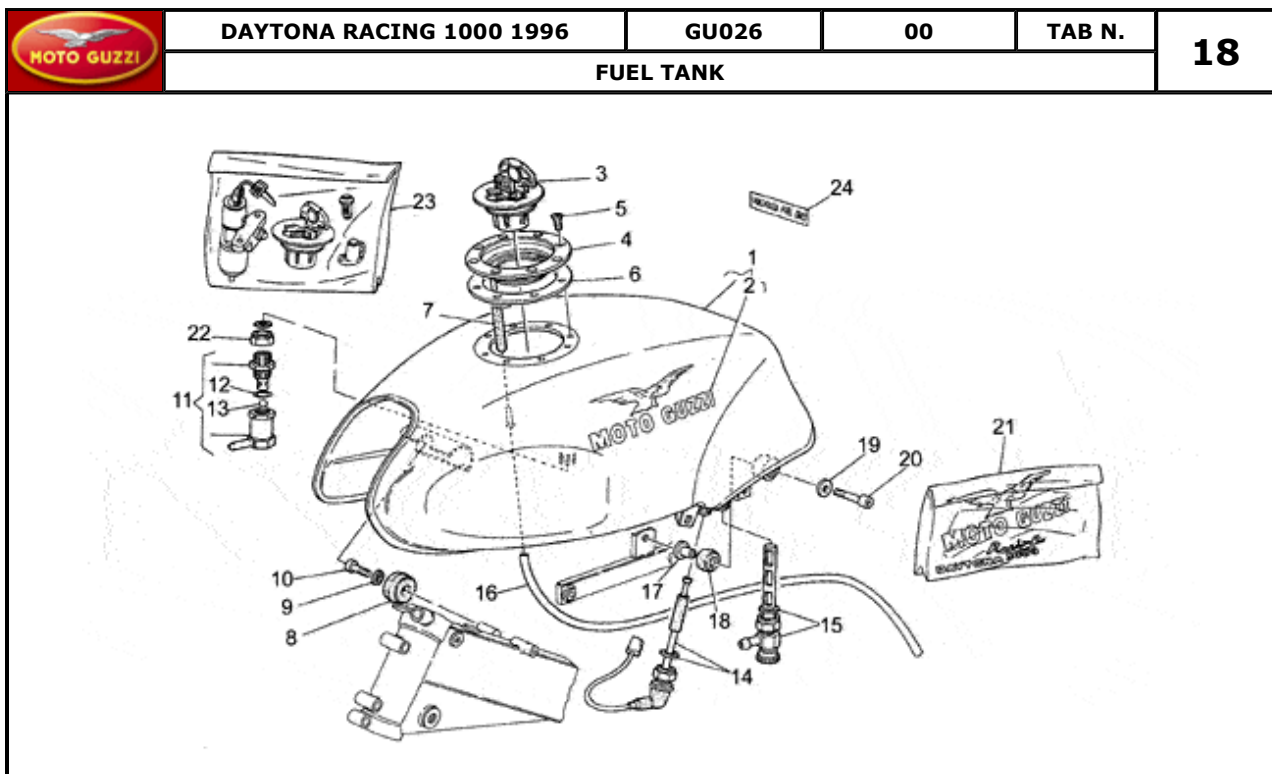

Pos.	Description	Year	I_M_	Country	Version	Code	Q.ty	P.Cod.
1	Fuel tank	-	-	-	-	GU30100245	1	
	Fuel tank	-	-	-	-	GU301002001	1	
2	Fuel tank decal	-	-	-	D1	GU19917835	2	
3	Fuel filler cap	-	-	-	-	GU30104100	1	
4	Ring nut	-	-	-	-	GU30102300	1	
5	Screw	-	-	-	-	GU98250512	8	
6	Gasket	-	-	-	-	GU30101700	1	
7	Pipe	-	-	-	V	GU30104300	1	
8	Rubber spacer	-	-	-	-	GU66103415	2	
9	Washer 8,4X13X0,8	-	-	-	-	GU14615901	2	
10	Screw	-	-	-	-	GU98622420	2	
11	Anti-return valve cpl	-	-	-	-	GU30104900	1	
12	O-ring	-	-	-	-	GU90706141	1	
13	Ball	-	-	-	-	GU92295907	1	
14	Fuel tank+Fuel sensor	-	-	-	-	GU30103000	1	
15	Fuel cock	-	-	-	-	GU29105460	1	
16	Rubber pipe 5X9	-	-	-	-	GU00823944050	1	
17	T bush	-	-	-	-	GU30103500	2	
18	Rubber spacer	-	-	-	-	GU30107100	2	
19	Washer 6,15x11x0,8	-	-	-	-	GU95004206	2	
20	Hex socket screw M6x18	-	-	-	-	GU98610335	2	
21	Decal set	-	-	-	D2	GU30923345	1	
22	Ring nut	-	-	-	-	GU30105200	1	
23	Lock hardware kit	-	-	-	-	GU30736800	1	
24	Decal "Unleaded"	-	-	AUS	-	GU29995755	1